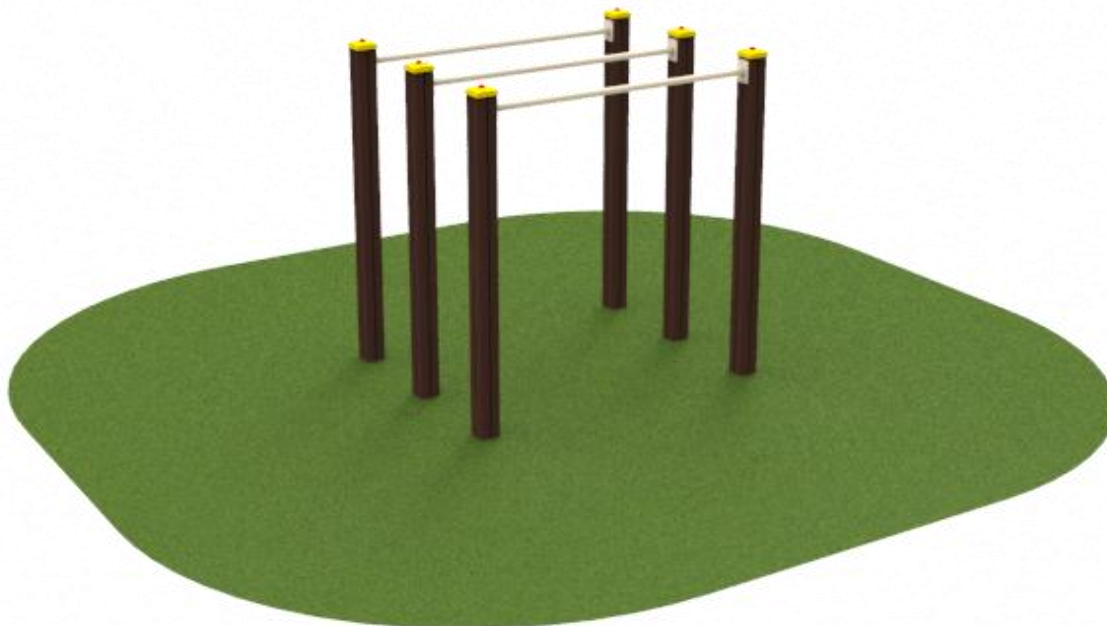

## Workout BOTTO 1 (A1014)

**Type:**  
**Producer:**  
**Dimensions:**  
**Safety area:**  
**Platform height:**  
**Max. fall height:**  
**User group:**  
**Spare parts availability:**

**Workout**  
**FUN TIME ltd**  
**1380 x 1090 x 1460 mm**  
**(length x width x height)**  
**4380 x 4090 mm**  
**-**  
**1400 mm**  
**14+ years**  
**Producer**

**Materials used:**  
**Structural poles:** Aluminium profile 90x90 mm with eloxed surface, **Handles and other steel parts:** Steel with zinked layer and coloured powder coating, **Screws:** Stainless steel