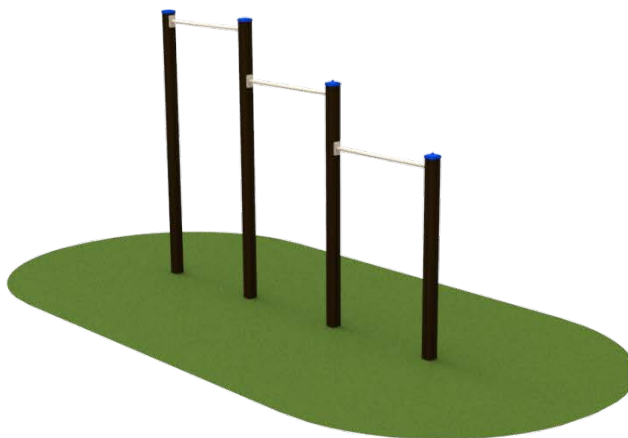

Product:

Workout SAMO 2 (A1007)

Type: Workout
Producer: FUN TIME ltd
Dimensions: 3360 x 90 x 2300 mm
 (length x width x height)
Safety area: 6360 x 3090 mm
Platform height: -
Max. fall height: 1300 mm
User group: minimal height 1400mm
Spare parts availability: Producer

Materials used:
Structural poles: Aluminium profile 90x90 mm with eloxed surface, **Handles and other steel parts:** Steel with zinked layer and coloured powder coating
Screws: Stainless steel