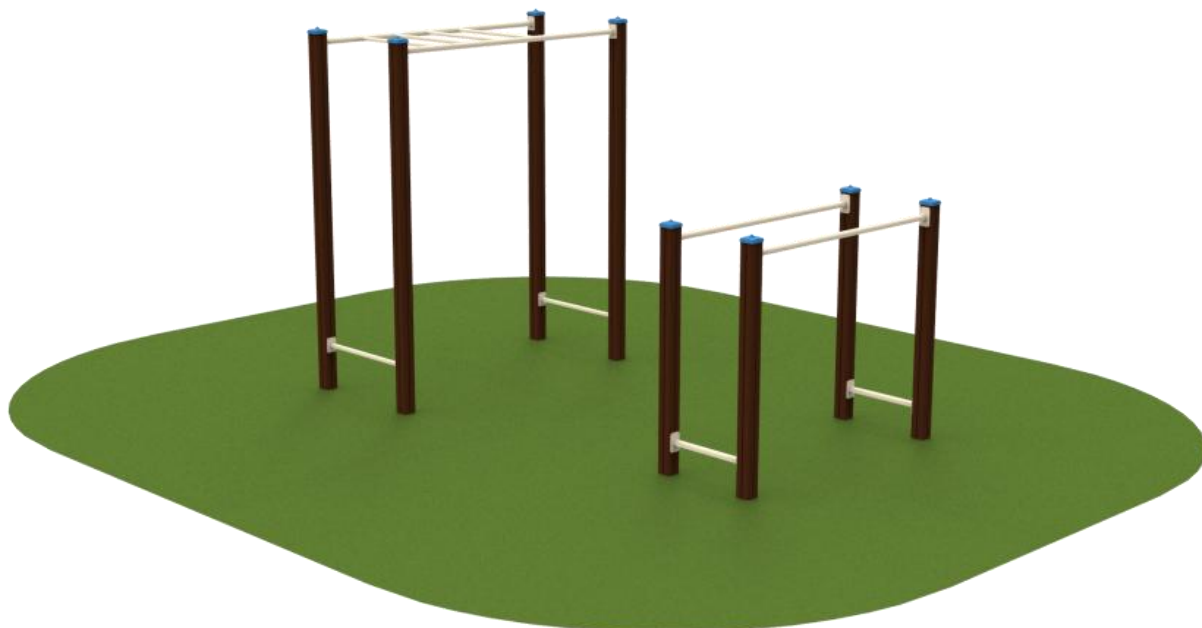

Product:

Workout ANTON (A1005)

Type:

Workout

Producer:

FUN TIME ltd

Dimensions:

3487 x 1975 x 2360 mm
(length x width x height)

Safety area:

7020 x 5950 mm

Platform height:

-

Max. fall height:

1300 mm

User group:

14+ years

Spare parts availability:

Producer

Materials used:

Structural poles: Aluminium profile 90x90 mm with eloxed surface, **Handles and other steel parts:** Steel with zinked layer and coloured powder coating
Screws: Stainless steel