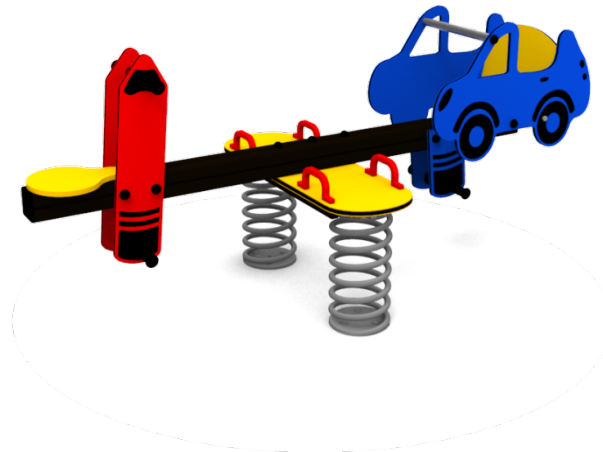

Product: (A314.2 Car + Pencil)

Type: Spring toys
 Producer: ALUPLAY k.s.
 Dimensions: 2020 x 900 x 910 mm
 (length x width x height)
 Safety area: 4020 x 2900 mm
 Platform height: -
 Max. fall height: 580 mm
 User group: 2 - 6 years
 Spare parts availability: Producer

Materials used:
 Structural poles: Aluminium profile 90x90 mm with eloxed surface, Spring: 18mm diam. powder coated. HDPE sheets with 15 or 19mm thickness
 Screws: Stainless steel, Handles: Polyethylene or Stainless steel