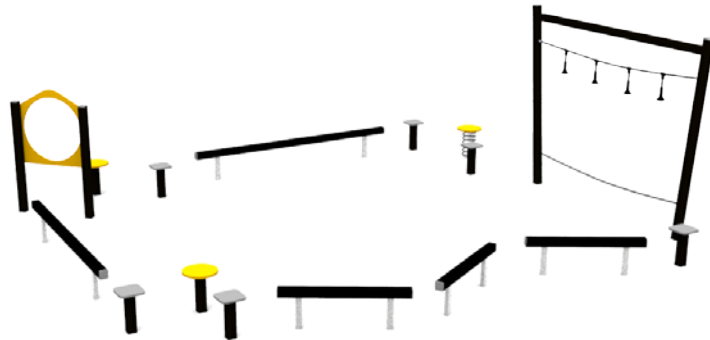

**Product:** Balancing circle (A847.2)

**Type:** Balancing  
**Producer:** ALUPLAY k.s.  
**Dimensions:** 6600 x 5800 x 2300 mm  
 (length x width x height)  
**Safety area:** 9600 x 8800 mm  
**Platform height:** -  
**Max. fall height:** 650 mm  
**User group:** 3 - 12 years  
**Spare parts availability:** Producer

**Materials used:**  
**Structural poles:** Low - carbon aluminium profile 90x90 mm with eloxed surface, **Handles and bars:** stainless steel 304 or 316 grade or low-carbon aluminium profiles, **Screws and connecting material:** stainless steel **Rope:** 16mm PE rope with steel reinforcement