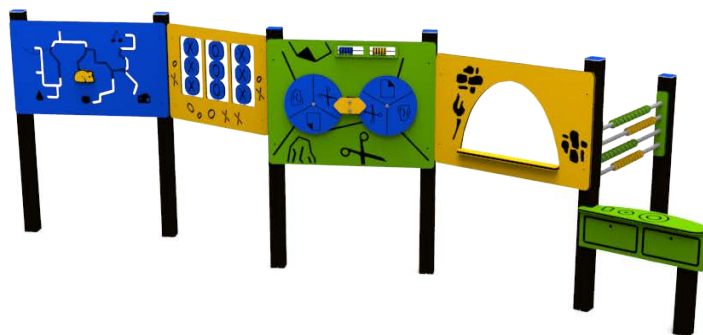

Product: **Panel Play (A9086)**

Type:	Playpanels	Materials used:
Producer:	ALUPLAY k.s.	Structural poles: Aluminium profile 90x90 mm with eloxed surface, Handles and other steel parts:
Dimensions:	4230 x 1450 x 1450 mm (length x width x height)	Stainless steel, Screws: Stainless steel, Chains:
Safety area:	7230 x 4450 mm	Stainless steel, Seat: EN certified rubber seat with aluminium reinforcement, EN certified inclusive seat, PE seat with stainless steel chains.
Platform height:	-	
Max. fall height:	600 mm	
User group:	3-12 years	
Spare parts availability:	Producer	