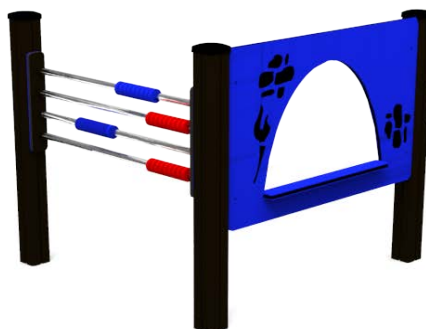

Product: **Interactive panel (A9085)**

Type: Playpanels
Producer: ALUPLAY ks
Dimensions: 1090 x 1180 x 1000 mm
 (length x width x height)
Safety area: 4090 x 4180 mm
Platform height: -
Max. fall height: -
User group: 2 - 9 years
Spare parts availability: Producer

Materials used:
Structural poles: Aluminium profile 90x90 mm with eloxed surface, **Handles and other steel parts:** Steel with zinked layer and coloured powder coating. **Roof and side panels:** HDPE sheets with 12, 15 or 19mm thickness. **Slide:** Polyethylene, **Screws:** Stainless steel