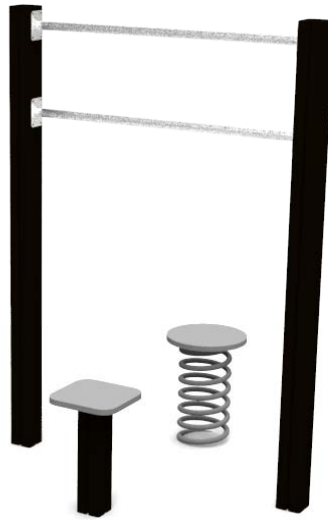

Product: (A325 Balance set mini)

Type: Climbing and Balane  
 Producer: ALUPLAY k.s.  
 Dimensions: 1180x 1075 x 1600 mm  
 (lenght x width x height)  
 Safety area: 4060 x 4180 mm  
 Platform height: -  
 Max. fall height: 500 mm  
 User group: 4 - 12 years  
 Spare parts availability: Producer

Materials used:  
 Structural poles: Aluminium profile 90x90 mm with eloxed surface, Handles and other steel parts: Stainless steel, Screws: Stainless steel.