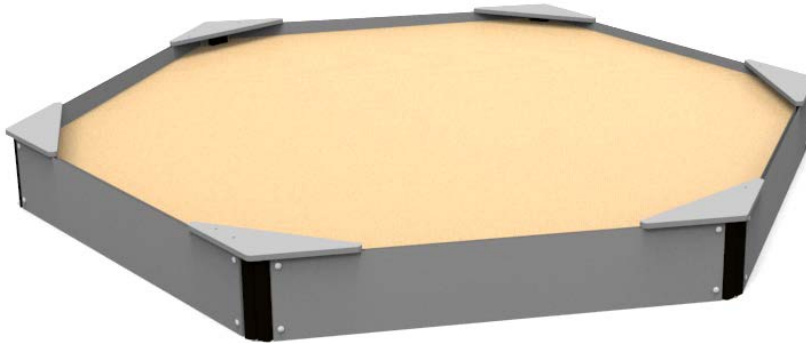

Product: **Sandbox / (A406)**

**Type:** Sandboxes  
**Producer:** ALUPLAY ks  
**Dimensions:** 2800 x 3230 x 300 mm  
 (length x width x height)  
**Safety area:** 5800 x 5230 mm  
**Platform height:** -  
**Max. fall height:** 300 mm  
**User group:** 2-9 years  
**Spare parts availability:** Producer

**Materials used:**  
**Structural poles:** Aluminium profile 90x90 mm with eloxed surface, **Platform:** steel frame 880x880mm with wood-composite floor 140x24mm, **Stairs:** steel frame 670x140mm,, with wood-composite flooring 24mm thick, **Handles and other steel parts:** Steel with zinked layer and coloured powder coating.  
**Roof and side panels:** HDPE sheets wit 12, 15 or 19mm thickness. **Slide:** Polyethylene, **Screws:** Stainless steel