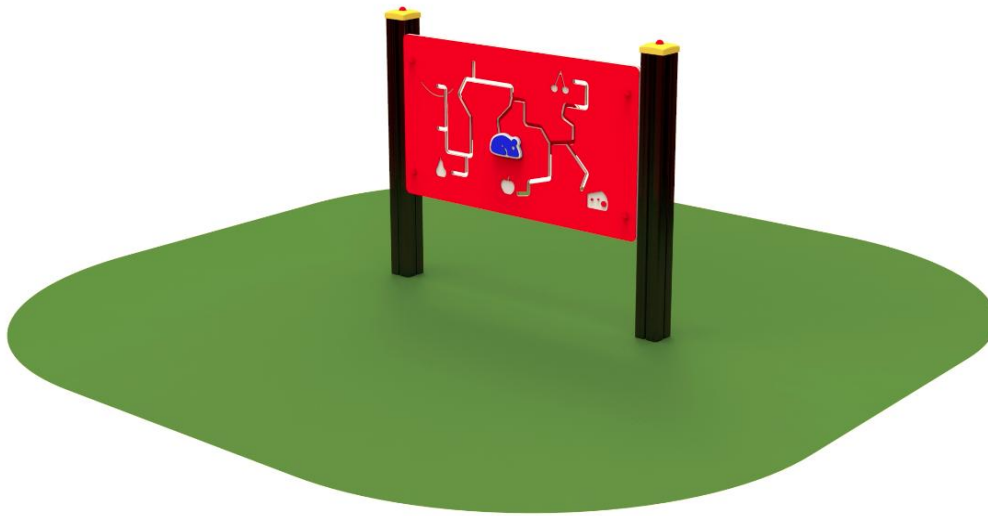

Product:

Interactive panel LABY (A9072)

Type:
Producer:
Dimensions:
Safety area:
Platform height:
Max. fall height:
User group:
Spare parts availability:

Playpanels
FUN TIME ltd
1200 x 125 x 1000 mm
(length x width x height)
4200 x 3000 mm
 -
 -
2 - 9 years
Producer

Materials used:

Structural poles: Aluminium profile 90x90 mm with eloxed surface, **Platform:** steel frame 880x880mm with wood-composite floor 140x24mm, **Stairs:** steel frame 670x140mm,, with wood-composite flooring 24mm thick, **Handles and other steel parts:** Steel with zinked layer and coloured powder coating. **Roof and side panels:** HDPE sheets wit 12, 15 or 19mm thickness. **Slide:** Polyethylene, **Screws:** Stainless steel