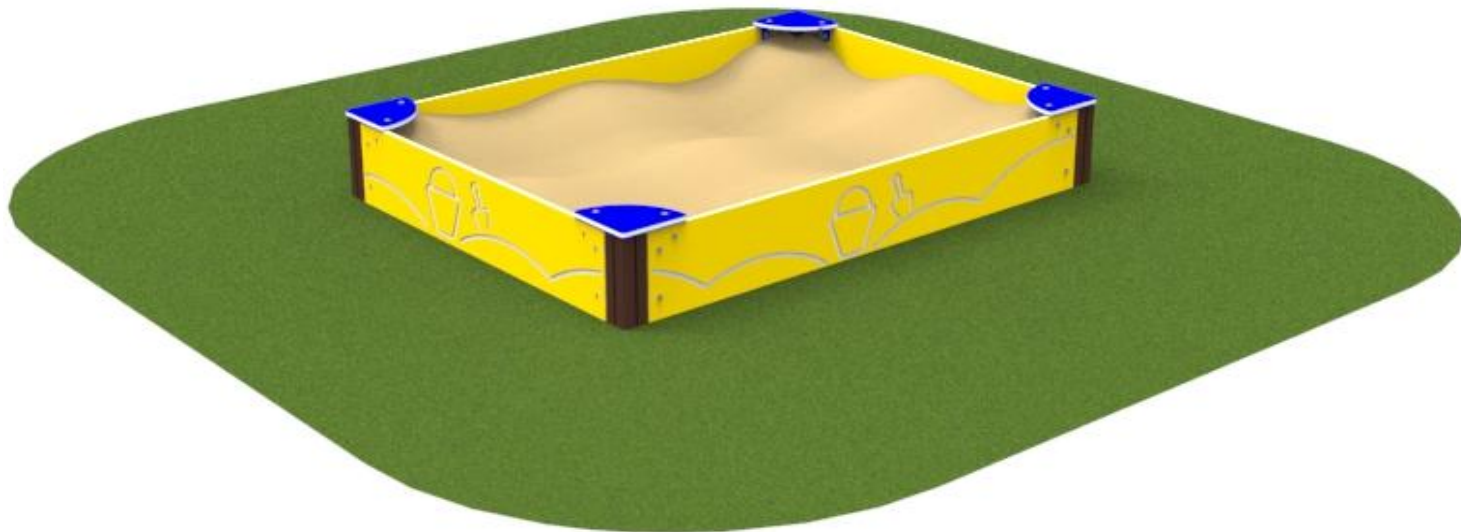

Product: **Sandbox / (A421)**

Type: Sandboxes
Producer: FUN TIME ltd
Dimensions: 2000 x 1500 x 310 mm
 (length x width x height)
Safety area: 5000 x 4500 mm
Platform height: -
Max. fall height: 300 mm
User group: 2-9 years
Spare parts availability: Producer

Materials used:
Structural poles: Aluminium profile 90x90 mm with eloxed surface, **Platform:** steel frame 880x880mm with wood-composite floor 140x24mm, **Stairs:** steel frame 670x140mm,, with wood-composite flooring 24mm thick, **Handles and other steel parts:** Steel with zinked layer and coloured powder coating.
Roof and side panels: HDPE sheets wit 12, 15 or 19mm thickness. **Slide:** Polyethylene, **Screws:** Stainless steel