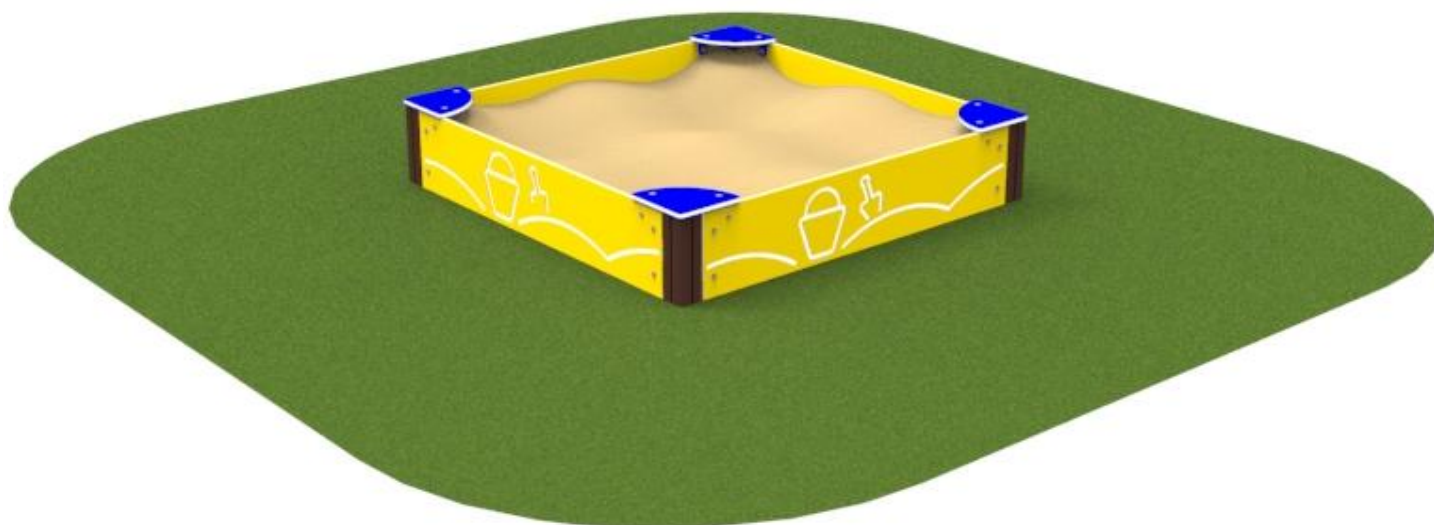

Product: **Sandbox / (A415)**

Type: Sandboxes
Producer: FUN TIME ltd
Dimensions: 1500 x 1500 x 310 mm
 (length x width x height)
Safety area: 4500 x 4500 mm
Platform height: -
Max. fall height: 300 mm
User group: 2-9 years
Spare parts availability: Producer

Materials used:
Structural poles: Aluminium profile 90x90 mm with eloxed surface, **Platform:** steel frame 880x880mm with wood-composite floor 140x24mm, **Stairs:** steel frame 670x140mm,, with wood-composite flooring 24mm thick, **Handles and other steel parts:** Steel with zinked layer and coloured powder coating.
Roof and side panels: HDPE sheets wit 12, 15 or 19mm thickness. **Slide:** Polyethylene, **Screws:** Stainless steel