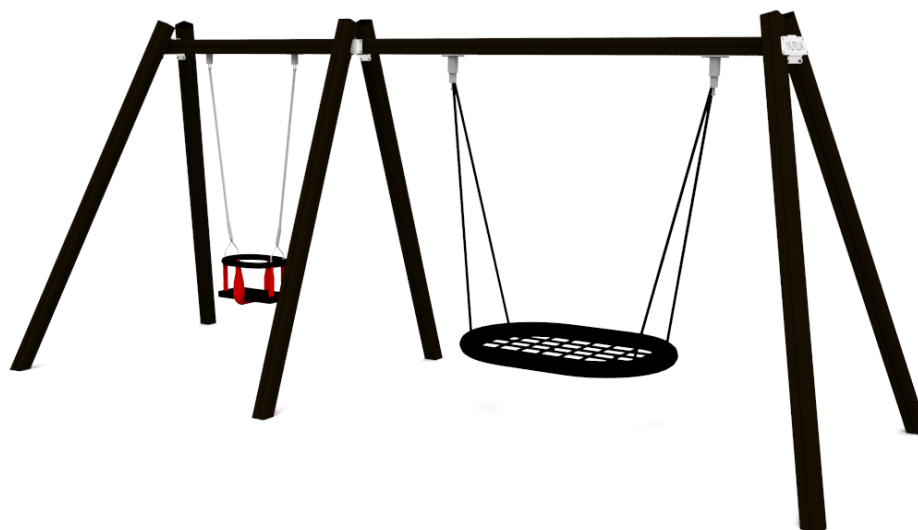

Product:

Single baby swing + nest swing (A212)

Type:
 Producer:
 Dimensions:
 Safety area:
 Platform height:
 Max. fall height:
 User group:
 Spare parts availability:

Swings
 ALUPLAY k.s.
 5120 x 1909 x 2210 mm
 (length x width x height)
 7100 x 5600 mm
 -
 1250 mm
 3-12 years
 Producer

Materials used:
 Structural poles: Aluminium profile 90x90 mm with eloxed surface, Handles and other steel parts: Stainless steel, Screws: Stainless steel, Chains: Stainless steel, Seat: EN certified rubber seat with aluminium reinforcement.