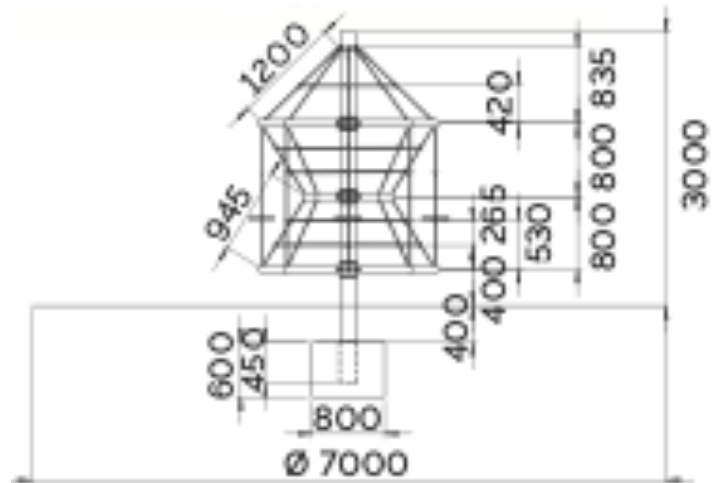

Product:

Roundabout Pyramid E (A615)

Type:	Roundabouts / Climbers
Producer:	Seilfabrik Ullmann
Dimensions:	2000 x 2000 x 3000 mm (length x width x height)
Safety area:	7000 mm / diameter
Platform height:	-
Max. fall height:	2350 mm
User group:	3-12 years
Spare parts availability:	Producer

Materials used:

Pole: zincd steel 200x4,5mm with powder coating,
Rope: 16mm PE with steel reinforcement,
Connectors: Plastic or aluminium