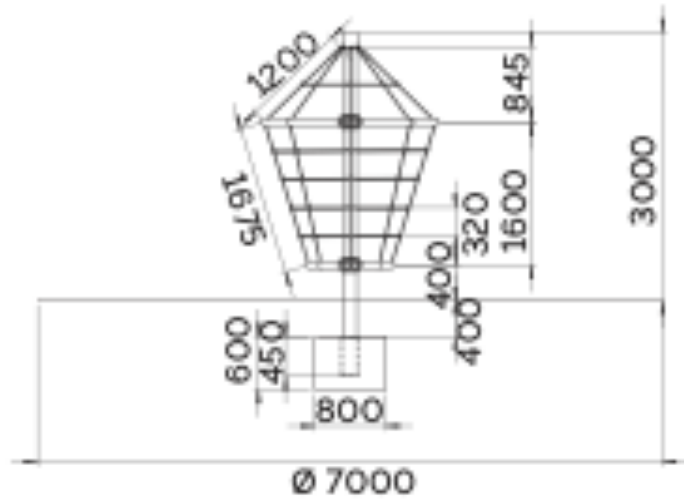

Product: Roundabout Pyramid D (A614)

Type: Roundabouts / Climbers
Producer: Seilfabrik Ullmann
Dimensions: 2000 x 2000 x 3000 mm (length x width x height)
Safety area: 7000 mm / diameter
Platform height: -
Max. fall height: 2350 mm
User group: 3-12 years
Spare parts availability: Producer

Materials used:
Pole: zincd steel 200x4,5mm with powder coating,
Rope: 16mm PE with steel reinforcement,
Connectors: Plastic or aluminium