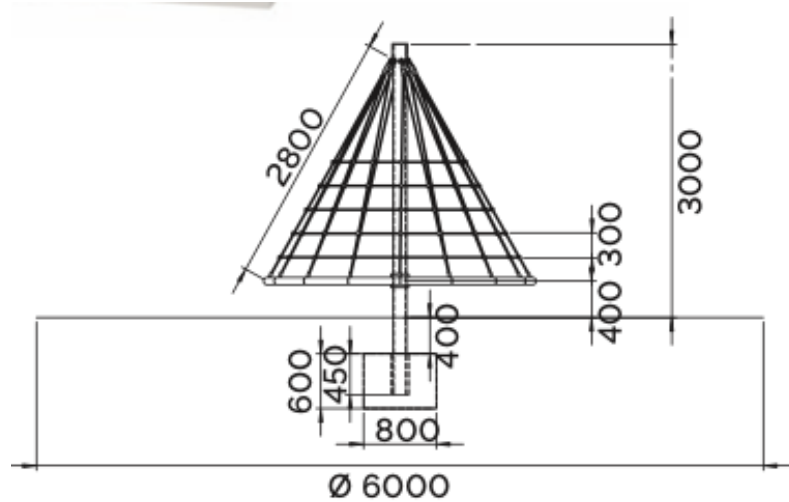

**Product:** Roundabout Pyramid A PLUS (A611)

**Type:** Roundabouts / Climbers  
**Producer:** Seilfabrik Ullmann  
**Dimensions:** 3000 x 3000 x 3000 mm (length x width x height)  
**Safety area:** 6000 mm / diameteer  
**Platform height:** -  
**Max. fall height:** 2000 mm  
**User group:** 3-12 years  
**Spare parts availability:** Producer

**Materials used:**  
**Pole:** zincd steel 200x4,5mm with powder coating,  
**Rope:** 16mm PE with steel reinforcement,  
**Connectors:** Plastic / aluminium