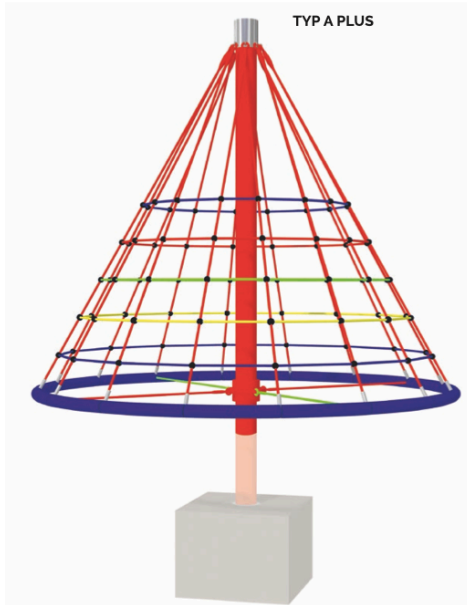

**Product:** Roundabout Pyramid A PLUS (A611)

**Type:** Roundabouts / Climbers  
**Producer:** Seilfabrik Ullmann  
**Dimensions:** 3000 x 3000 x 3000 mm (length x width x height)  
**Safety area:** 6000 mm / diameteer  
**Platform height:** -  
**Max. fall height:** 2000 mm  
**User group:** 3-12 years  
**Spare parts availability:** Producer

**Materials used:**  
**Pole:** zincd steel 200x4,5mm with powder coating,  
**Rope:** 16mm PE with steel reinforcement,  
**Connectors:** Plastic / aluminium