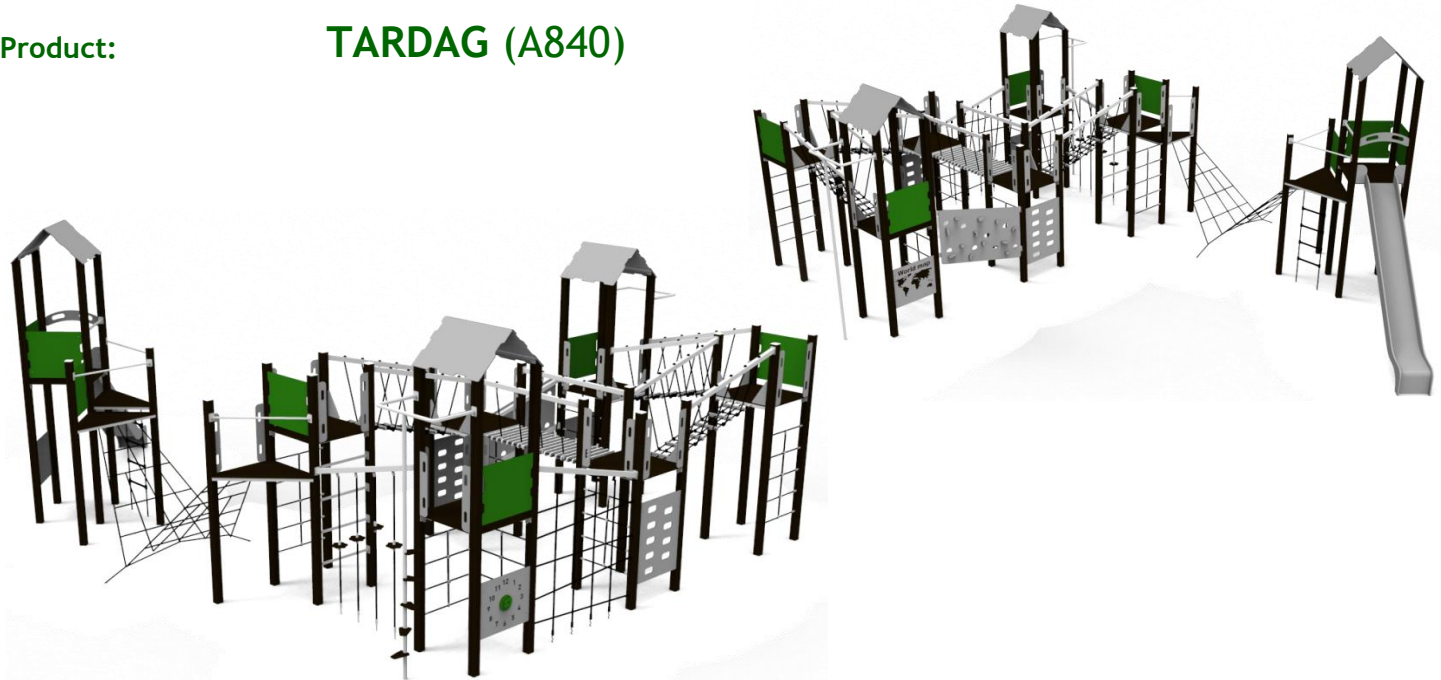

Product: **TARDAG (A840)**

Type: Multifunctional tower
Producer: FUN TIME ltd
Dimensions: 9615 x 7560 x 4065 mm
 (length x width x height)
Safety area: 12965 x 10360 mm / 88 m²
Platform height: 2000 mm
Max. fall height: 2000 mm
User group: 3-12 years
Spare parts availability: Producer

Materials used:
Structural poles: Aluminium profile 90x90 mm with eloxed surface, **Platforms:** made of 12mm HPL anti-slip surface sheet 870x870mm, **Stairs:** made of 12mm HPL anti-slip surface sheet 670x140mm, **Handles and other steel parts:** Stainless steel. **Roof and side panels:** 8mm HPL sheet. **Slide:** Polyethylene, **Screws / connecting material:** Stainless steel.