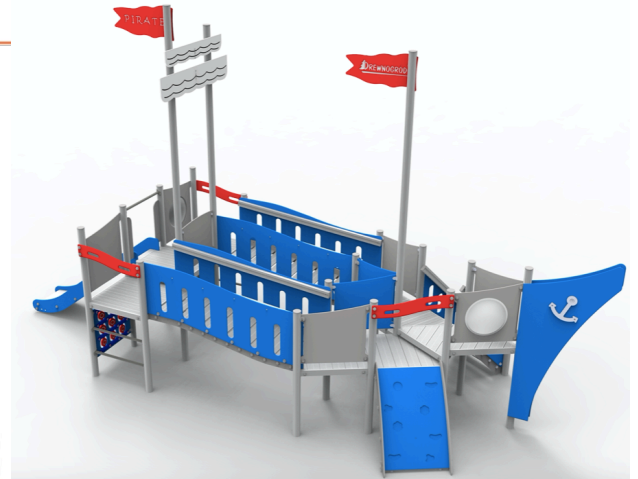

Product: SHIP TAMARA (A90302)

Type: Multifunctional play structure

Producer: FUN TIME ltd

Dimensions: 8010x3200x4500
(length x width x height)

Safety area: 11460 x 6000 mm

Platform height: -

Max. fall height: 1200 mm

User group: 3-12 years

Spare parts availability: Producer

Materials used:

Structural poles: Aluminium profile diam.100 mm with eloxed surface, **Platform:** aluminium frame with aluminium floor, **Handles and other steel parts:** Steel with zinked layer and coloured powder coating. **Roof and side panels:** HDPE sheets wit 12, 15 or 19mm thickness. **Slide:** HDPE and stainless steel, **Screws:** Stainless steel **Rope:** 16mm, hercules rope with steel