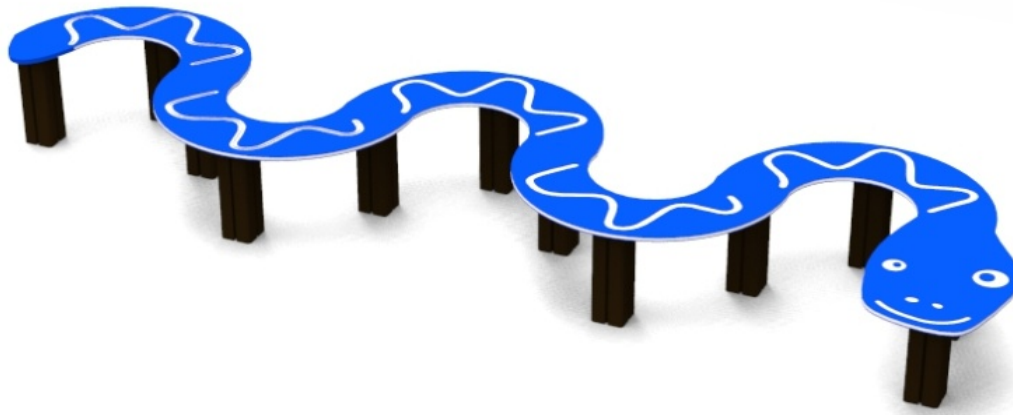

Product:

Balancing trail SNAKE (A824)

Type:	Climbing elements	Materials used:
Producer:	Aluplay k.s.	Structural poles: Aluminium profile 90x90 mm with eloxed surface, Handles and other steel parts: Stainless steel. Roof and side panels: HDPE sheets with 12 or 15 mm thickness. Rope: Hercules - 16mm steel reinforced poyamid rope. Screws: Stainless steel
Dimensions:	3015 x 860 x 315 mm (lenght x width x height)	
Safety area:	6015 x 3860 mm / 30m2	
Platform height:	-	
Max. fall height:	315 mm	
User group:	3-12 years	
Spare parts availability:	Producer	