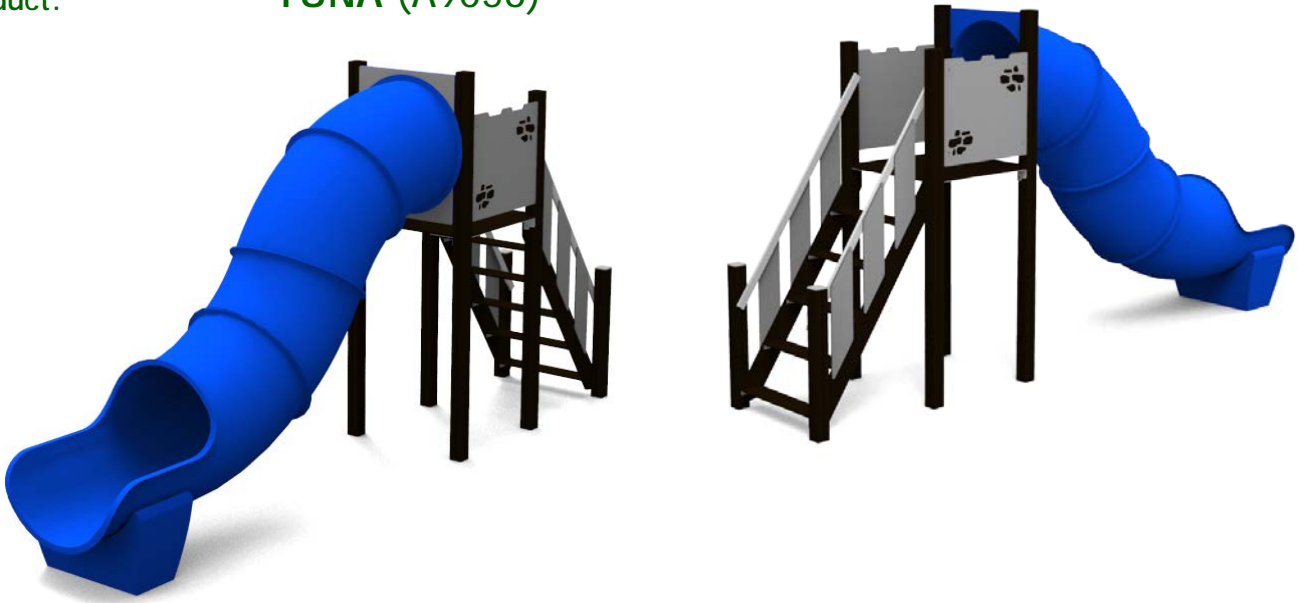

Product: **TUNA (A9056)**

Type: Multifunctional tower
Producer: FUN TIME ltd
Dimensions: 4783 x 894 x 2380 mm
 (length x width x height)
Safety area: 8280 x 3870 mm / 27m²
Platform height: 1400 mm
Max. fall height: 1400 mm
User group: 3-9 years
Spare parts availability: Producer

Materials used:
Structural poles: Aluminium profile 90x90 mm with eloxed surface, **Platforms:** made of 12mm HPL anti-slip surface sheet 870x870mm, **Stairs:** made of 12mm HPL anti-slip surface sheet 670x140mm, **Handles and other steel parts:** Stainless steel. **Roof and side panels:** 8mm HPL sheet. **Slide:** Polyethylene, **Screws / connecting material:** Stainless steel.