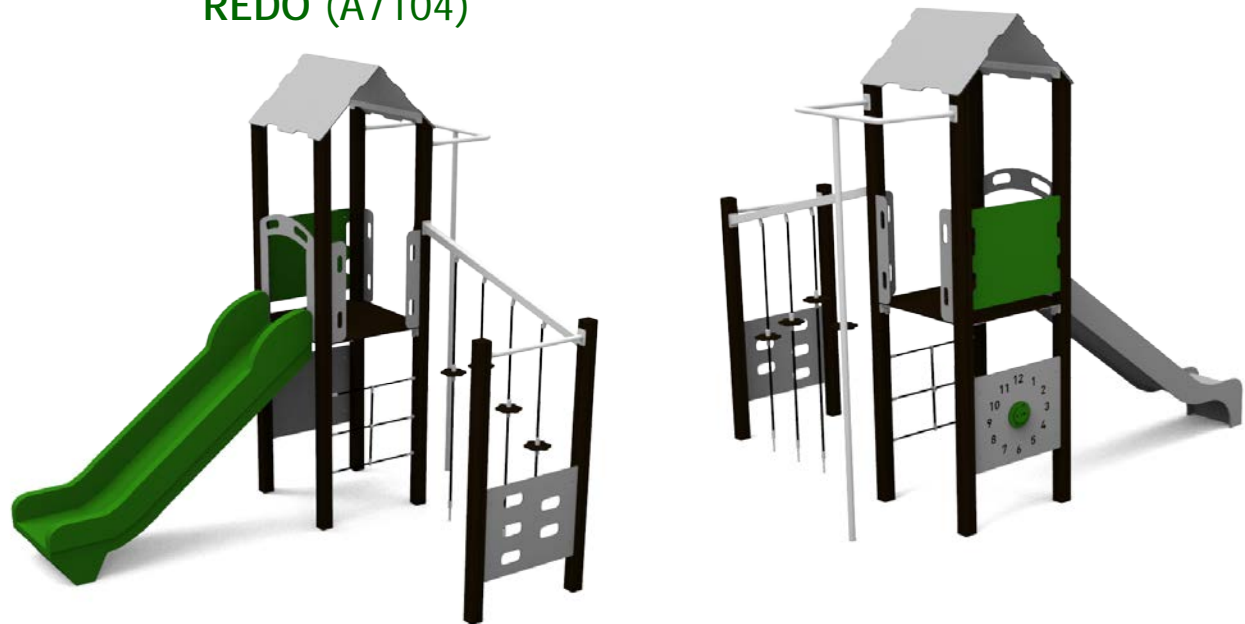

Product: **REDO (A7104)**

Type: Multifunctional tower
Producer: FUN TIME ltd
Dimensions: 3380 x 2600 x 3265 mm
 (length x width x height)
Safety area: 7080 x 5750 mm / 29m²
Platform height: 1400 mm
Max. fall height: 1400 mm
User group: 3-9 years
Spare parts availability: Producer

Materials used:
Structural poles: Aluminium profile 90x90 mm with eloxed surface, **Platforms:** made of 12mm HPL anti-slip surface sheet 870x870mm, **Stairs:** made of 12mm HPL anti-slip surface sheet 670x140mm, **Handles and other steel parts:** Stainless steel. **Roof and side panels:** 8mm HPL sheet. **Slide:** Polyethylene, **Screws / connecting material:** Stainless steel.