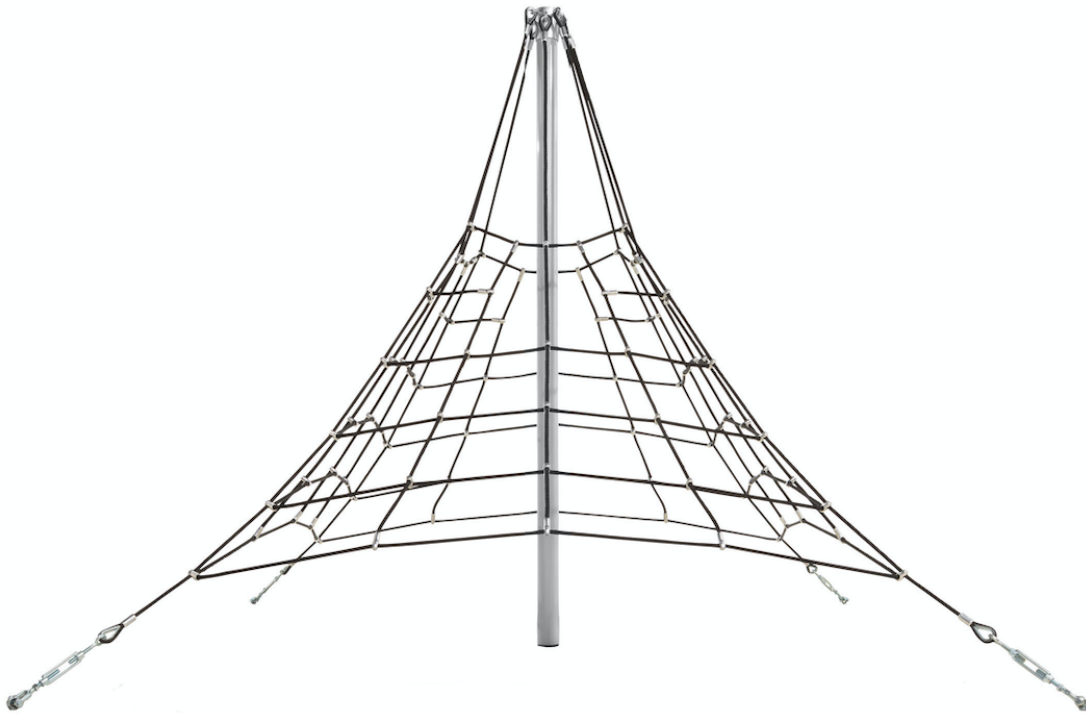

Product: **Rope pyramid 2.7 (A851)**

Type: Climbing elements
Producer: FUN TIME ltd
Dimensions: 3560 x 3560 x 2700 mm
 (length x width x height)
Safety area: 6560 x 6560 mm / 43m²
Platform height: -
Max. fall height: 990 mm
User group: 3-12 years
Spare parts availability: Producer

Materials used:
Structural poles: Zinked steel with 130mm diameter,
Connectors: Aluminium or PE (polyethylen), **Screws:** Stainless steel
Ropes: steel reinforced 16mm "Hercules" rope