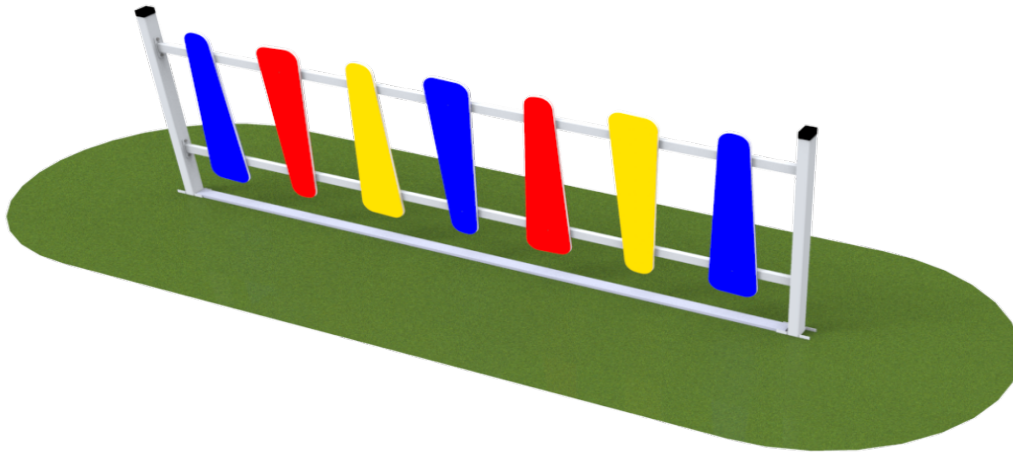

Product: **Fence section (AM114)**

Type:	Street furniture	Materials used:
Producer:	FUN TIME ltd	Structural poles: Zinked steel 60x40mm, Running supports: 40x20 zinked steel bars, Decorative HDPE coloured sheets, Screws: Stainless steel
Dimensions:	2560x60x900 mm (length x width x height)	
Safety area:	-	
Platform height:	-	
Max. fall height:	-	
User group:	-	
Spare parts availability:	Producer	