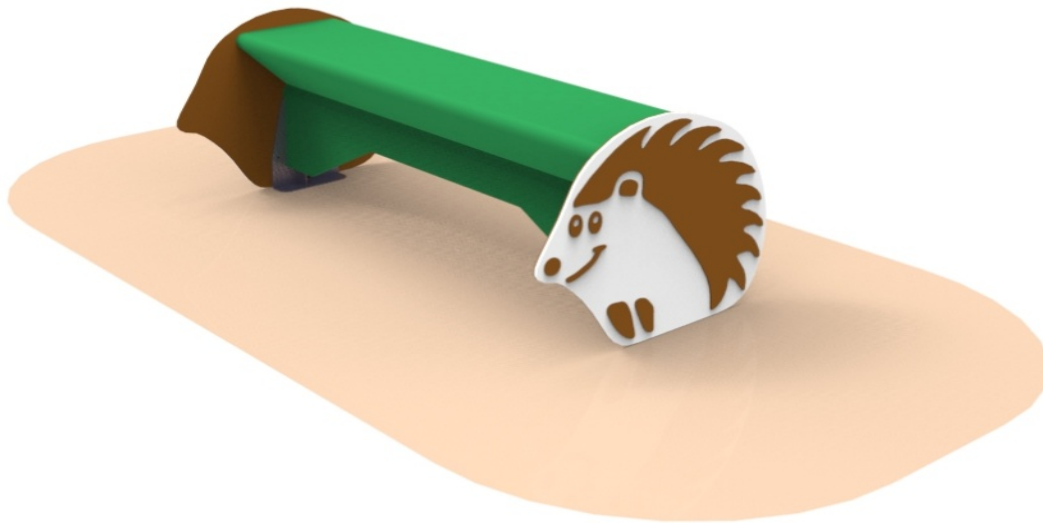

Product: **bench HEDGEHOG (AM104)**

Type:	Street furniture	Materials used:
Producer:	FUN TIME ltd	Structural poles: Aluminium profile 90x90 mm with eloxed surface, Platform: steel frame 880x880mm with wood-composite floor 140x24mm , Stairs: steel frame 670x140mm,, with wood-composite flooring 24mm thick, Handles and other steel parts: Steel with zinked layer and coloured powder coating. Roof and side panels: HDPE sheets wit 12, 15 or 19mm thickness. Slide: Polyethylene, Screws: Stainless steel
Dimensions:	1220 x 610 x 512 mm (lenght x width x height)	
Safety area:		
Platform height:		
Max. fall height:	456 mm	
User group:		
Spare parts availability:	Producer	