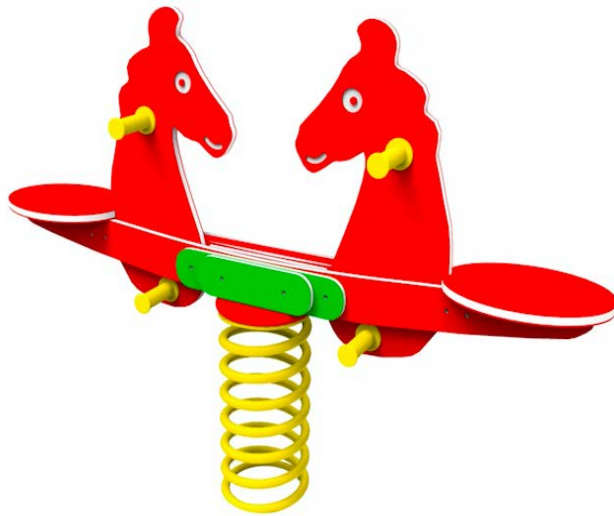

Product:

Spring rider DOUBLE PONY (A303)

Type:	Spring toys	Materials used:
Producer:	FUN TIME ltd	Spring: Eibach 18mm diam. powder coated. HDPE sheets with 15 or 19mm thickness
Dimensions:	13850 x 220 x 950 mm (length x width x height)	Screws: Stainless steel, Handles: Polyethylene
Safety area:	6,6m ²	
Platform height:	-	
Max. fall height:	550mm	
User group:	2-6 years	
Spare parts availability:	Producer	