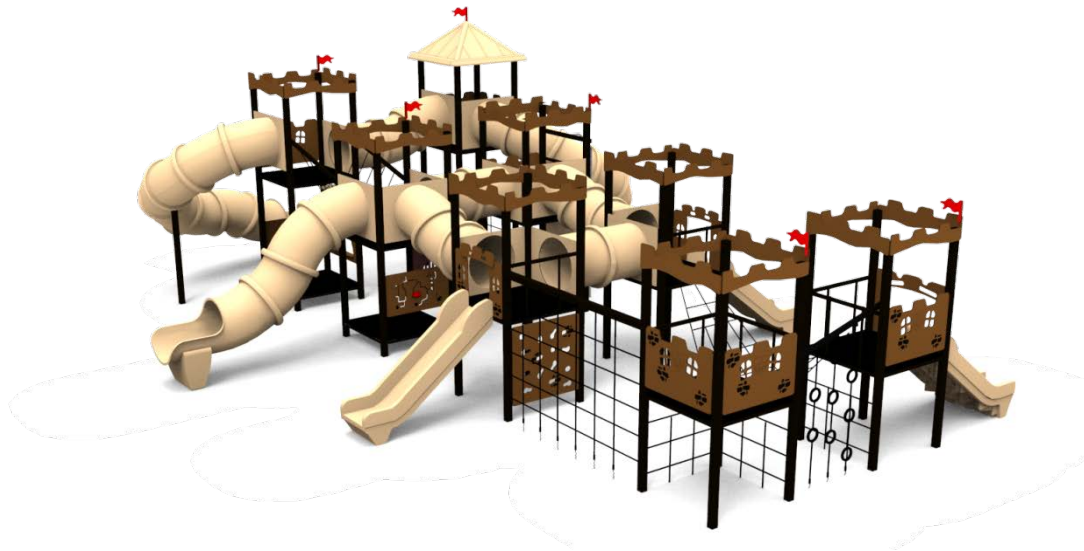

Product: **HAINBURG (A7709)**

Type: Multifunctional tower
Producer: ALUPLAY k.s.
Dimensions: 14020 x 10325 x 4780 mm
 (length x width x height)
Safety area: 16650 x 13500 mm
Platform height: 2350 mm
Max. fall height: 2350 mm
User group: 5-12 years
Spare parts availability: Producer

Materials used:
Structural poles: Aluminium profile 90x90 mm with eloxed surface, **Platform:** aluminium frame with anti-slip HDPE, **Stairs:** anti-slip HPL, **Handles and other steel parts:** Stainless steel or aluminium with eloxed surface, **Roof and side panels:** HDPE sheets wit 12, 15 or 19mm thickness. **Slides and Tunels:** Polyethylene, **Screws:** Stainless steel. **Rope:** 16mm polyamid rope with steel cord