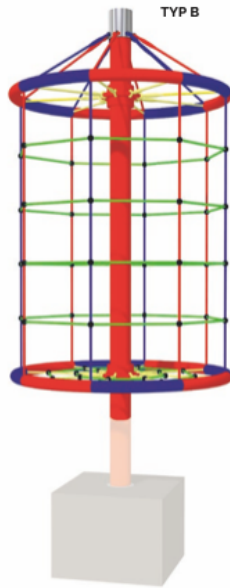

Product: Roundabout Pyramid B (A612)

Type:	Roundabouts / Climbers
Producer:	Seilfabrik Ullmann
Dimensions:	1600 x 1600 x 3000 mm (length x width x height)
Safety area:	6000 mm / diameteer
Platform height:	-
Max. fall height:	2400 mm
User group:	3-12 years
Spare parts availability:	Producer

Materials used:
 Pole: zincd steel 200x4,5mm with powder coating,
 Rope: 16mm PE with steel reinforcement,
 Connectors: Plastic or aluminium