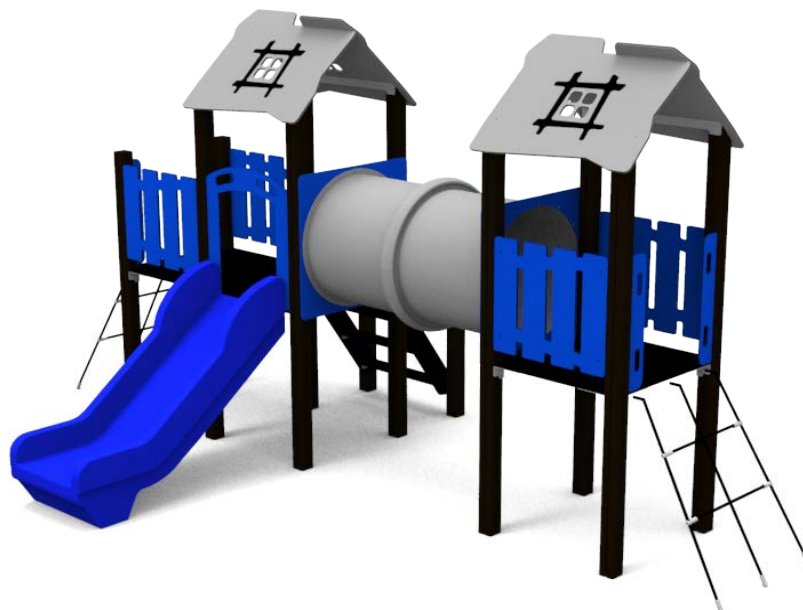

Product: **JULIA 3 (A7533.3 HDPE)**

Type: Multifunctional tower
Producer: FUN TIME ltd
Dimensions: 5184 x 2910 x 2700 mm
 (length x width x height)
Safety area: 8160 x 6410 mm / 35m²
Platform height: 990 mm
Max. fall height: 990 mm
User group: 3-12 years
Spare parts availability: Producer

Materials used:
Structural poles: Aluminium profile 90x90 mm with eloxed surface, **Platforms:** made of 12mm HPL anti-slip surface sheet 870x870mm, **Stairs:** made of 12mm HPL anti-slip surface sheet 670x140mm, **Handles and other steel parts:** Stainless steel. **Roof and side panels:** 12/15/19mm HDPE sheet . **Slide:** Polyethylene, **Screws / connecting material:** Stainless steel.