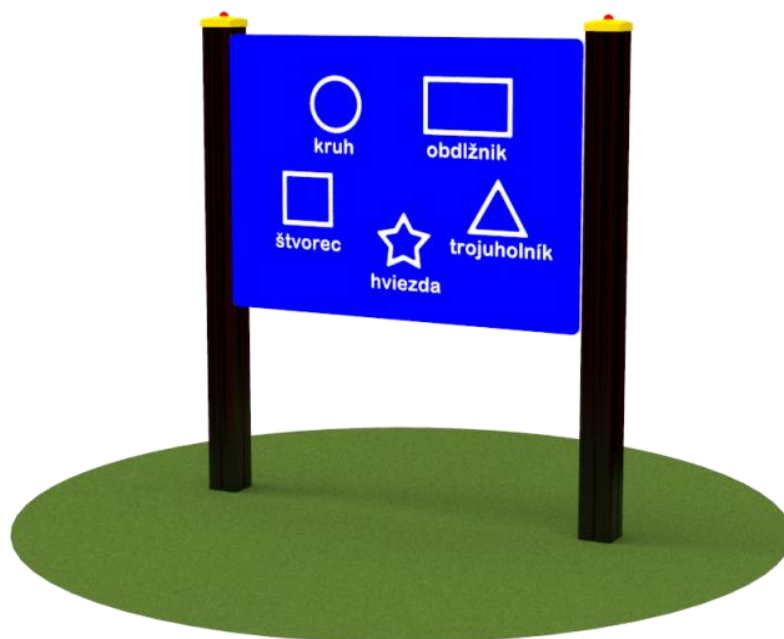

**Product:** Interactive panel SHAPES (A9080)

<b>Type:</b>	Playpanels	<b>Materials used:</b>
<b>Producer:</b>	FUN TIME ltd	<b>Structural poles:</b> Aluminium profile 90x90 mm with eloxed surface, <b>Platform:</b> steel frame 880x880mm with wood-composite floor 140x24mm , <b>Stairs:</b> steel frame 670x140mm,, with wood-composite flooring 24mm thick, <b>Handles and other steel parts:</b> Steel with zinked layer and coloured powder coating.
<b>Dimensions:</b>	1200 x 100 x 1300 mm (length x width x height)	<b>Roof and side panels:</b> HDPE sheets wit 12, 15 or 19mm thickness. <b>Slide:</b> Polyethylene, <b>Screws:</b> Stainless steel
<b>Safety area:</b>	4200 x 3000 mm	
<b>Platform height:</b>	-	
<b>Max. fall height:</b>	-	
<b>User group:</b>	2 - 9 years	
<b>Spare parts availability:</b>	Producer	