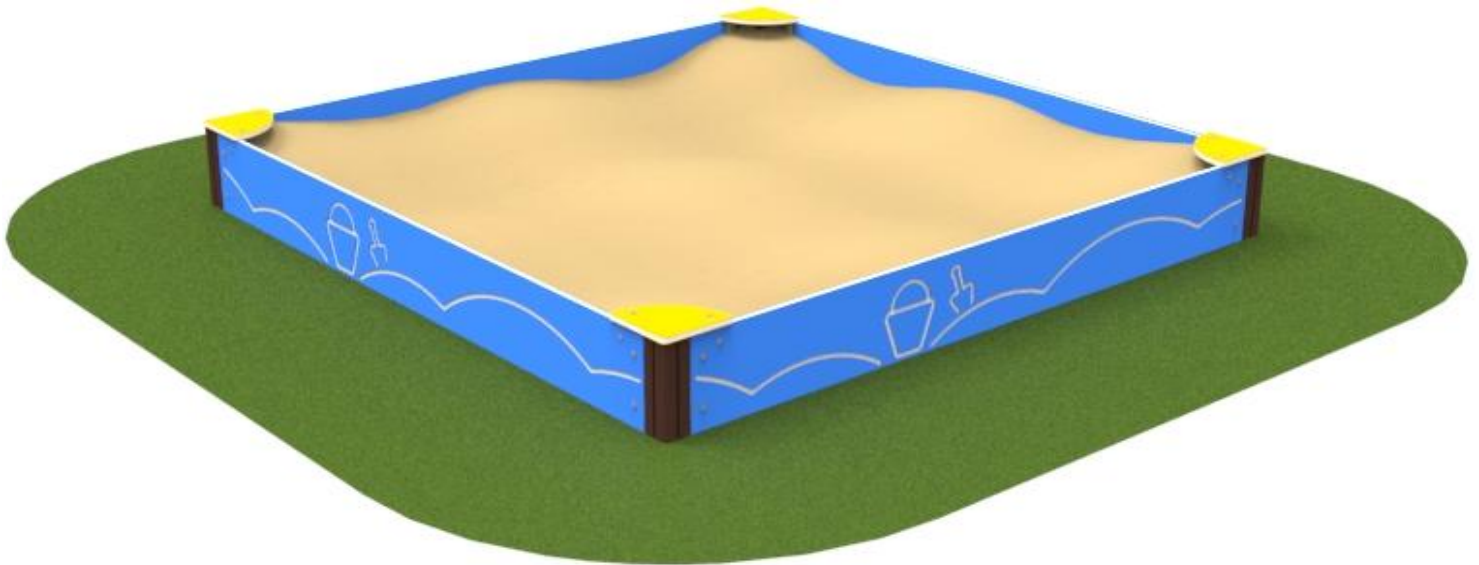

Product: **Sandbox / (A425)**

Type: Sandboxes
Producer: FUN TIME ltd
Dimensions: 2500 x 2500 x 310 mm
 (length x width x height)
Safety area: 5500 x 5500 mm
Platform height: -
Max. fall height: 300 mm
User group: 2-9 years
Spare parts availability: Producer

Materials used:
Structural poles: Aluminium profile 90x90 mm with eloxed surface, **Platform:** steel frame 880x880mm with wood-composite floor 140x24mm, **Stairs:** steel frame 670x140mm,, with wood-composite flooring 24mm thick, **Handles and other steel parts:** Steel with zinked layer and coloured powder coating.
Roof and side panels: HDPE sheets wit 12, 15 or 19mm thickness. **Slide:** Polyethylene, **Screws:** Stainless steel