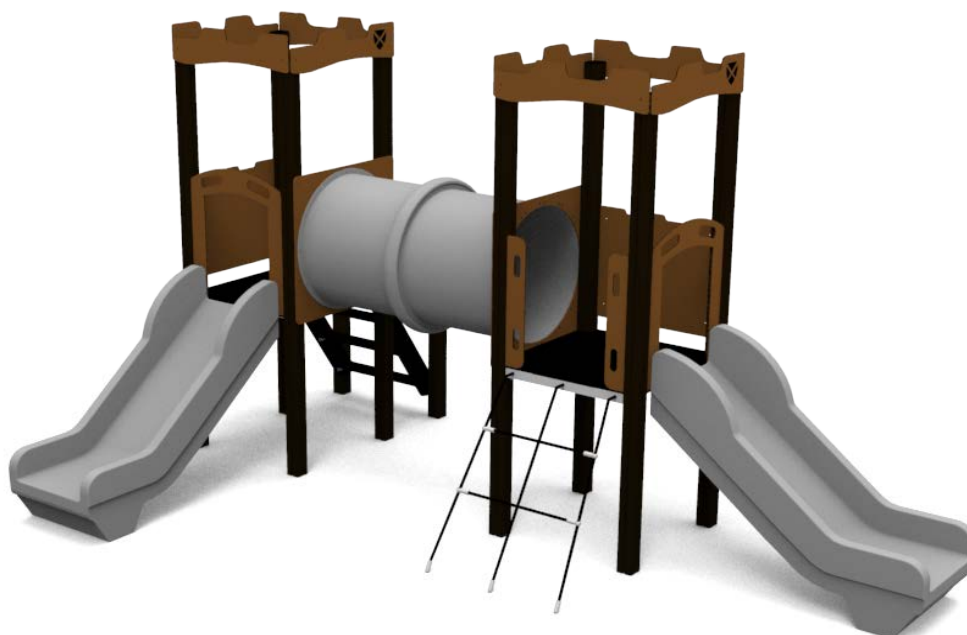

Product: **EVA (A7523 HDPE)**

Type: Multifunctional tower
Producer: FUN TIME ltd
Dimensions: 4640 x 2910 x 2625 mm
 (length x width x height)
Safety area: 8135 x 6410 mm / 35m²
Platform height: 990 mm
Max. fall height: 990 mm
User group: 3-12 years
Spare parts availability: Producer

Materials used:
 Structural poles: Aluminium profile 90x90 mm with eloxed surface, Platforms: made of 12mm HPL anti-slip surface sheet 870x870mm, Stairs: made of 12mm HPL anti-slip surface sheet 670x140mm, Handles and other steel parts: Stainless steel. Roof and side panels: 12/15/19mm HDPE sheet . Slide: Polyethylene, Screws / connecting material: Stainless steel.