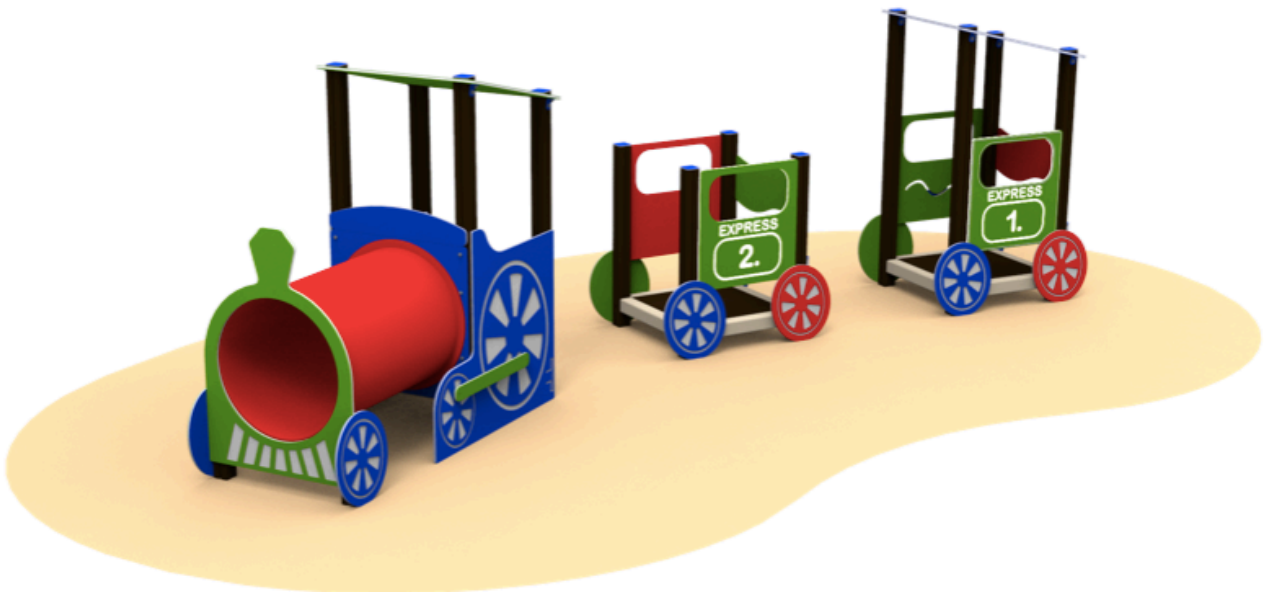

**Product:** TRAIN (A9020.1)

<b>Type:</b>	Multifunctional play structure	<b>Materials used:</b>
<b>Producer:</b>	FUN TIME ltd	<b>Structural poles:</b> Aluminium profile 90x90 mm with eloxed surface, <b>Platform:</b> 12mm anti-slip HPL sheet,
<b>Dimensions:</b>	5492 x 2774 x 1700 mm (length x width x height)	<b>Handles and other steel parts:</b> 5 stainless steel
<b>Safety area:</b>	8800 x 5800 mm / 40 m <sup>2</sup>	<b>Roof and side panels:</b> HDPE sheets wit 12, 15 or 19mm thickness / alt. 8mm HPL sheet. <b>Tunnel:</b> Polyethylene,
<b>Platform height:</b>	290 mm	<b>Screws:</b> Stainless steel
<b>Max. fall height:</b>	290 mm	
<b>User group:</b>	2-6 years	
<b>Spare parts availability:</b>	Producer	