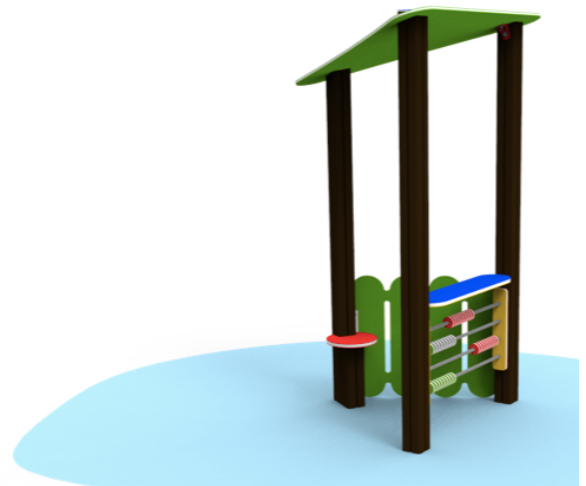

Product:

House / A9001

Type:	Multifunctional play tower
Producer:	Fun Time Ltd
Dimensions:	1090x 980 x 1800 mm (length x width x height)
Safety area:	4000 mm x 4000 mm
Platform height:	-
Max. fall height:	-
User group:	2-6 years
Spare parts availability:	Producer

Materials used:

Structural poles: Aluminium profile 90x90 mm with eloxed surface, **Platform:** steel frame 880x880mm with wood-composite floor 140x24mm, **Stairs:** steel frame 670x140mm,, with wood-composite flooring 24mm thick, **Handles and other steel parts:** Steel with zinked layer and coloured powder coating. **Roof and side panels:** HDPE sheets wit 12, 15 or 19mm thickness. **Slide:** Polyethylene, **Screws:** Stainless steel